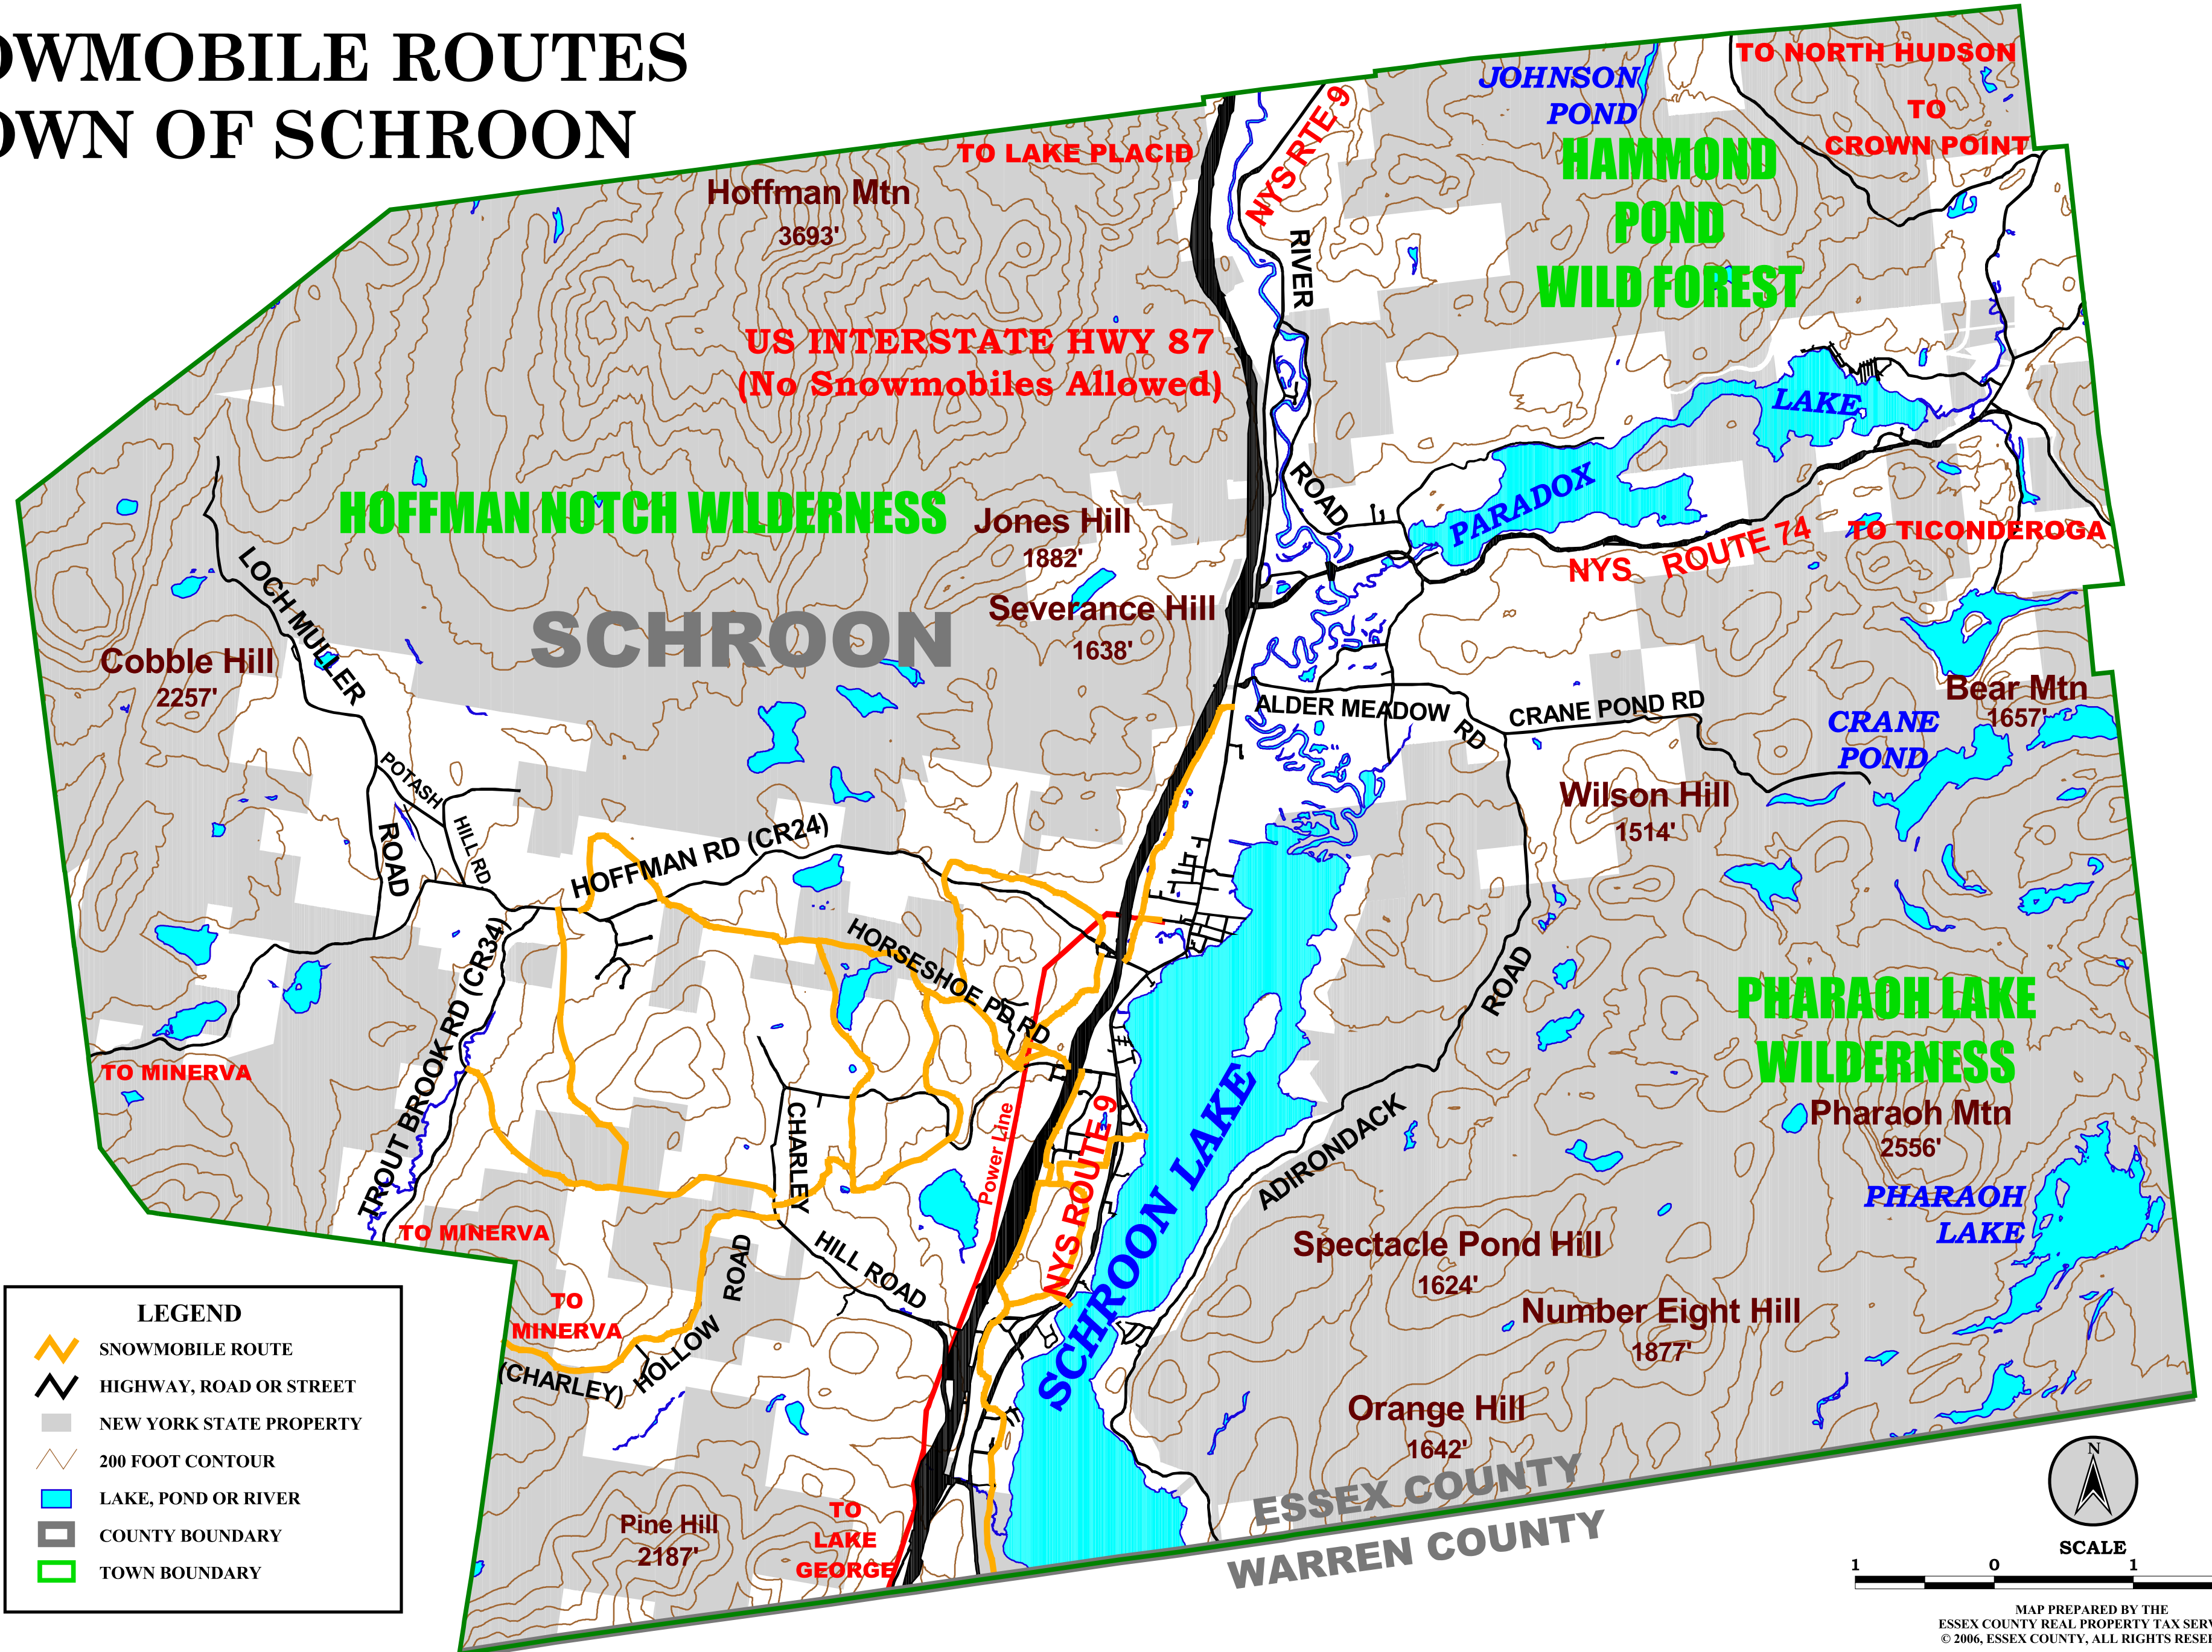

SNOWMOBILE ROUTES TOWN OF SCHROON

LEGEND

- SNOWMOBILE ROUTE
- HIGHWAY, ROAD OR STREET
- NEW YORK STATE PROPERTY
- 200 FOOT CONTOUR
- LAKE, POND OR RIVER
- COUNTY BOUNDARY
- TOWN BOUNDARY

SCALE 1 0 1 2 Miles

MAP PREPARED BY THE
ESSEX COUNTY REAL PROPERTY TAX SERVICES
© 2006, ESSEX COUNTY, ALL RIGHTS RESERVED